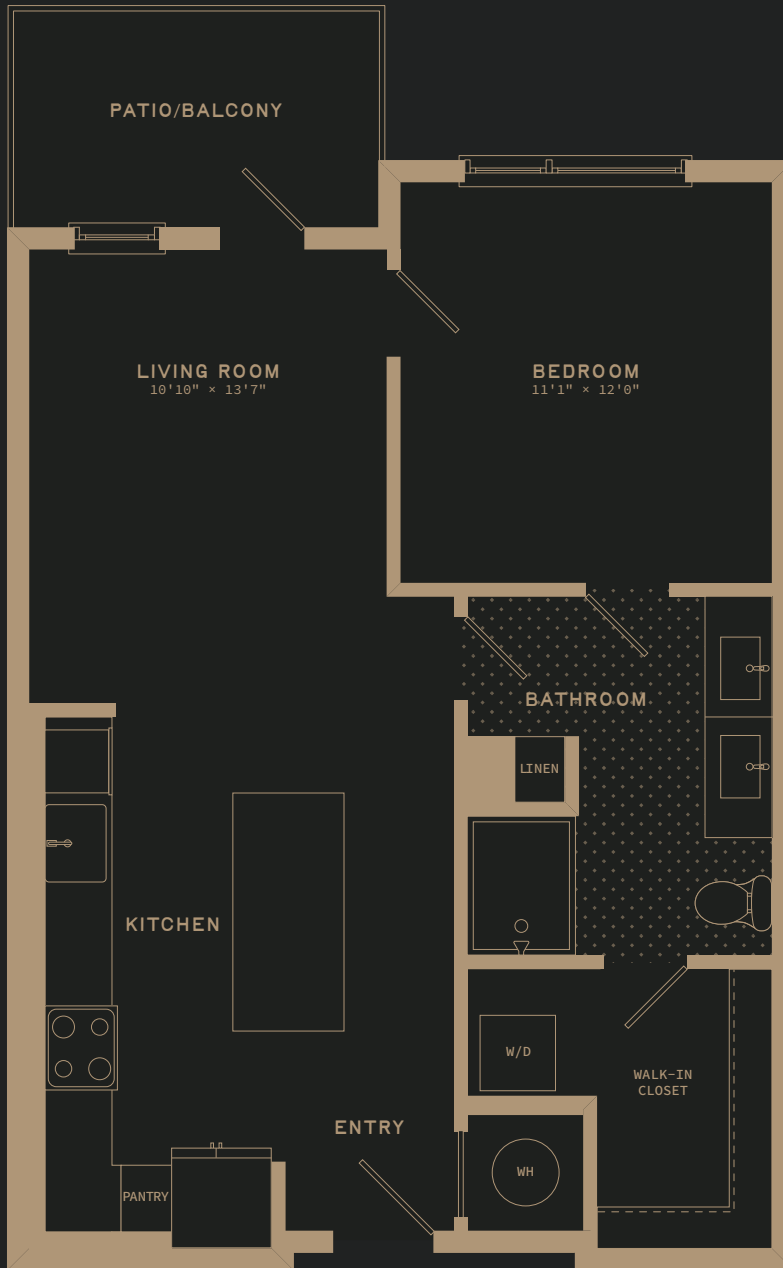

BEDROOM

A1 AND A1-II | 734-757 SQ FT

A1 AND A1-II | 734-757 SQ FT

BEDROOM