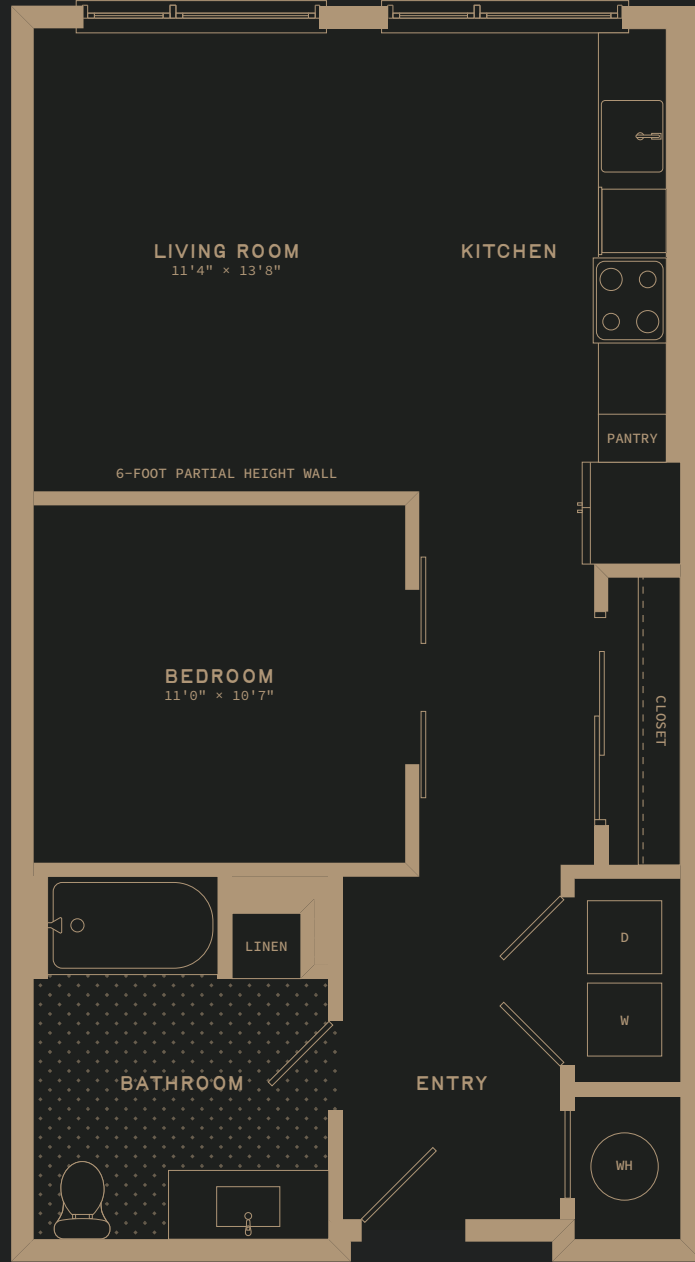

# BEDROOM

U2A-II | 725 SQ FT

U2A-II | 725 SQ FT

# BEDROOM

ON THE EDGE

OF UNEXPECTED