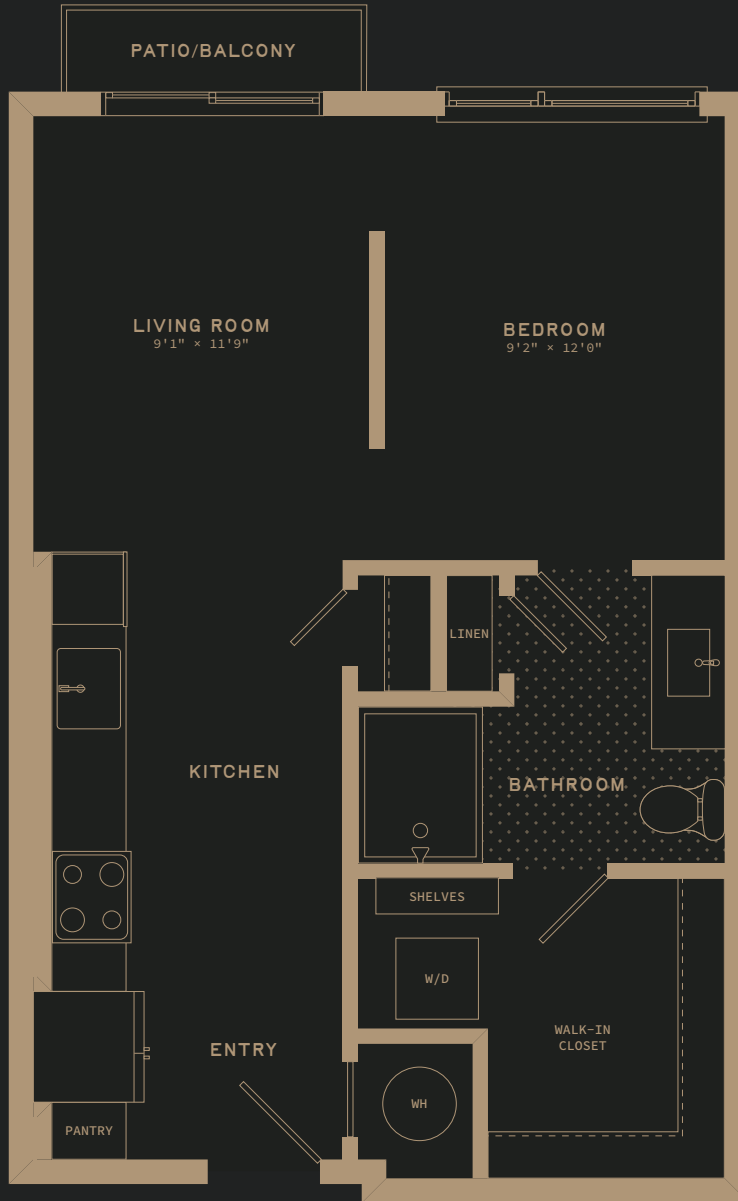

# STUDIO

S1 AND S1-II | 550-737 SQ FT

ON THE EDGE

OF UNEXPECTED

ON THE EDGE

OF UNEXPECTED

S1 AND S1-II | 550-737 SQ FT

# STUDIO