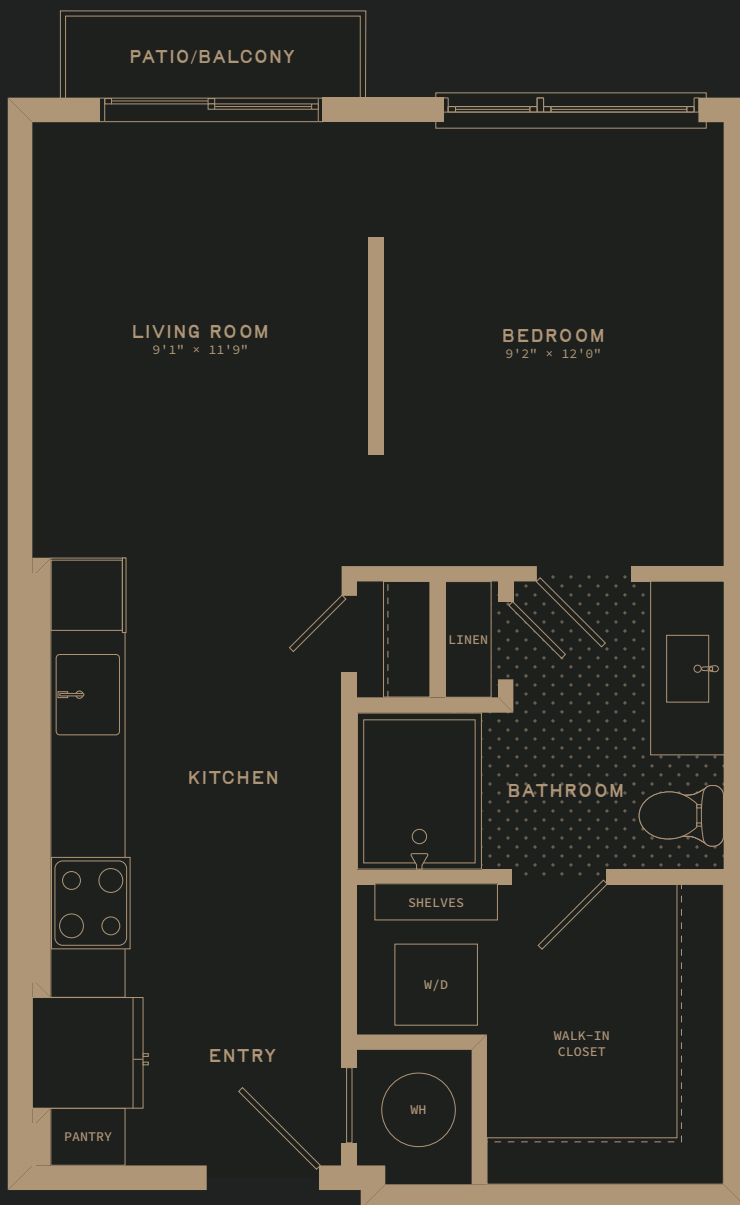

STUDIO

S1 AND S1-II | 550-737 SQ FT

FLOOR PLAN

NOVEL RINO

ON THE EDGE
—
OF UNEXPECTED

S1 AND S1-II | 550-737 SQ FT

STUDIO