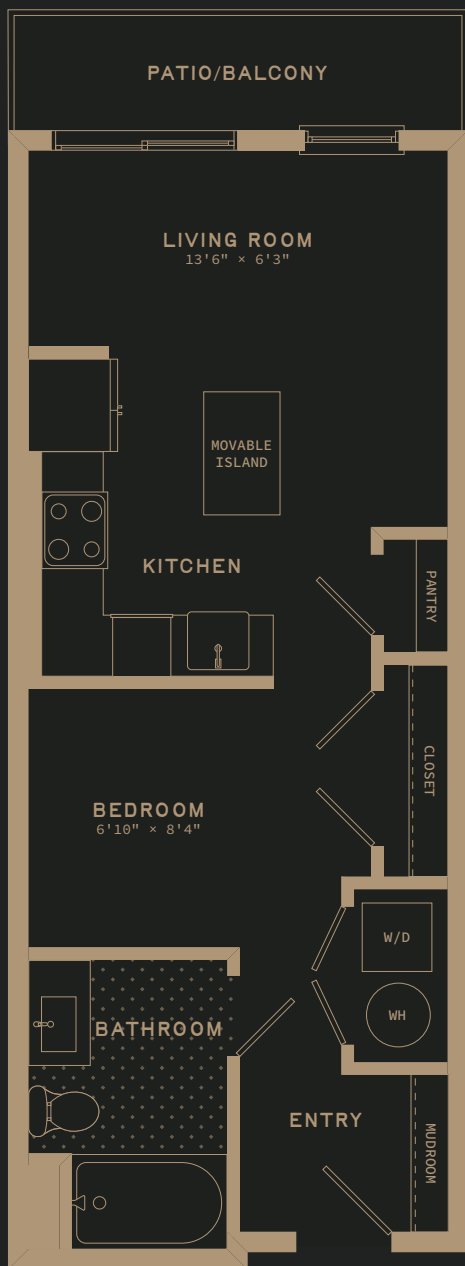

# STUDIO

S6 | 525 SQ FT

FLOOR PLAN

NOVEL RINO

ON THE EDGE  
—  
OF UNEXPECTED

S6 | 525 SQ FT

# STUDIO