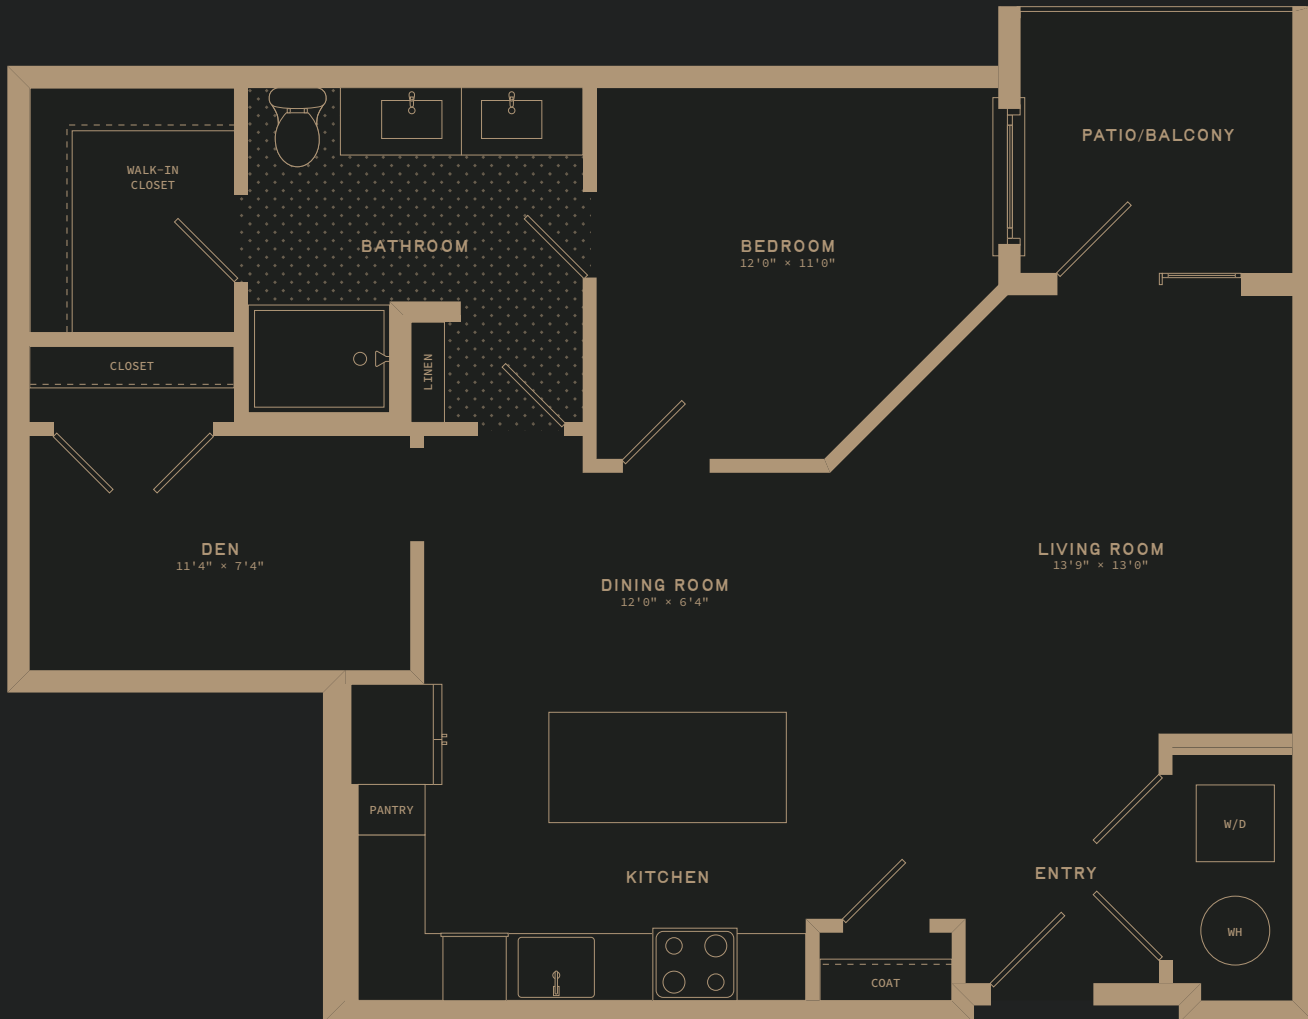

BEDROOM

D7-II | 935 SQ FT

ON THE EDGE
OF UNEXPECTED

D7-II | 935 SQ FT

BEDROOM