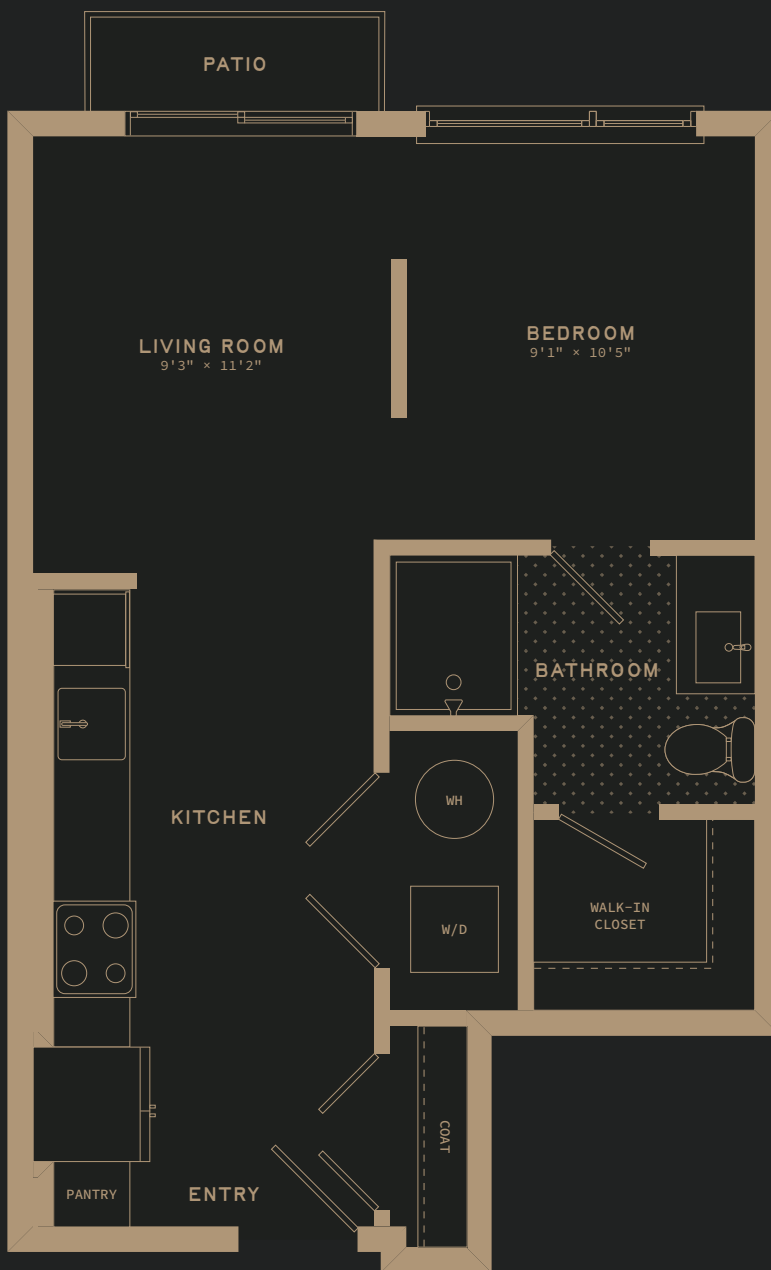

STUDIO

S3-II | 531 SQ FT

ON THE EDGE

OF UNEXPECTED

ON THE EDGE

OF UNEXPECTED

S3-II | 531 SQ FT

STUDIO