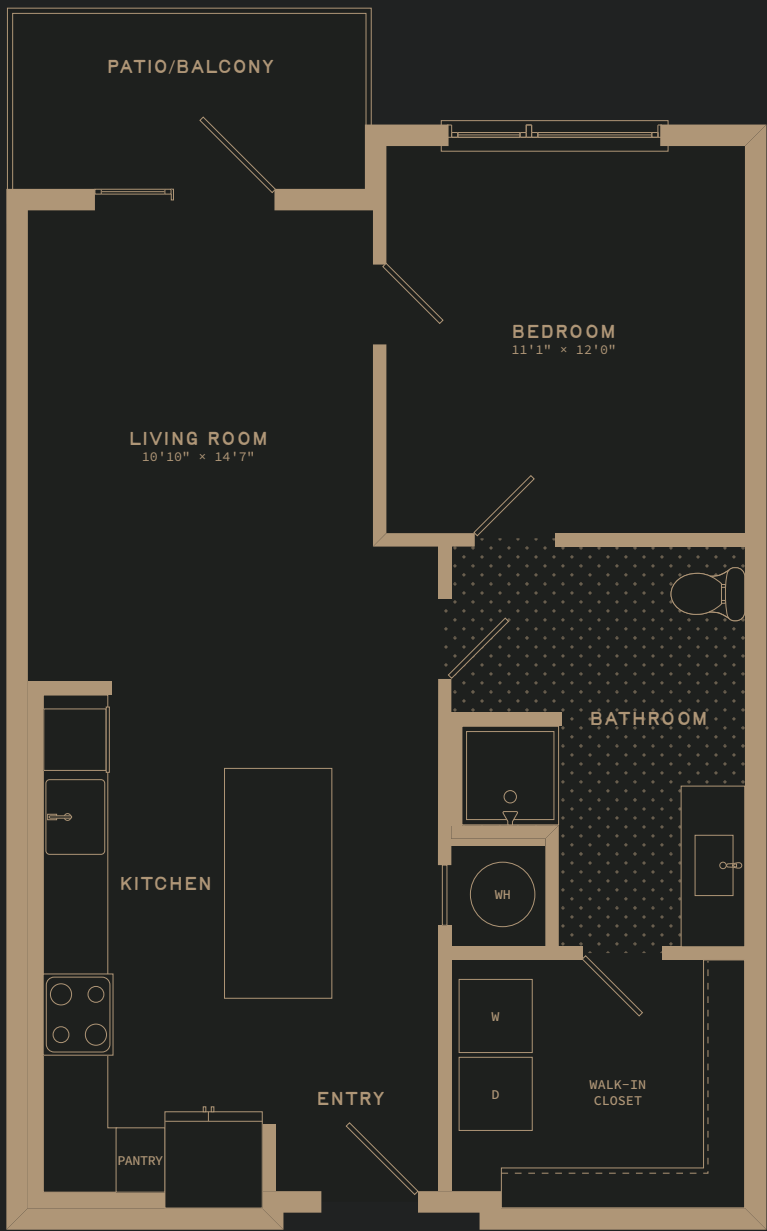

BEDROOM

A1A AND A1A-II | 734-757 SQ FT

A1A AND A1A-II | 734-757 SQ FT

BEDROOM