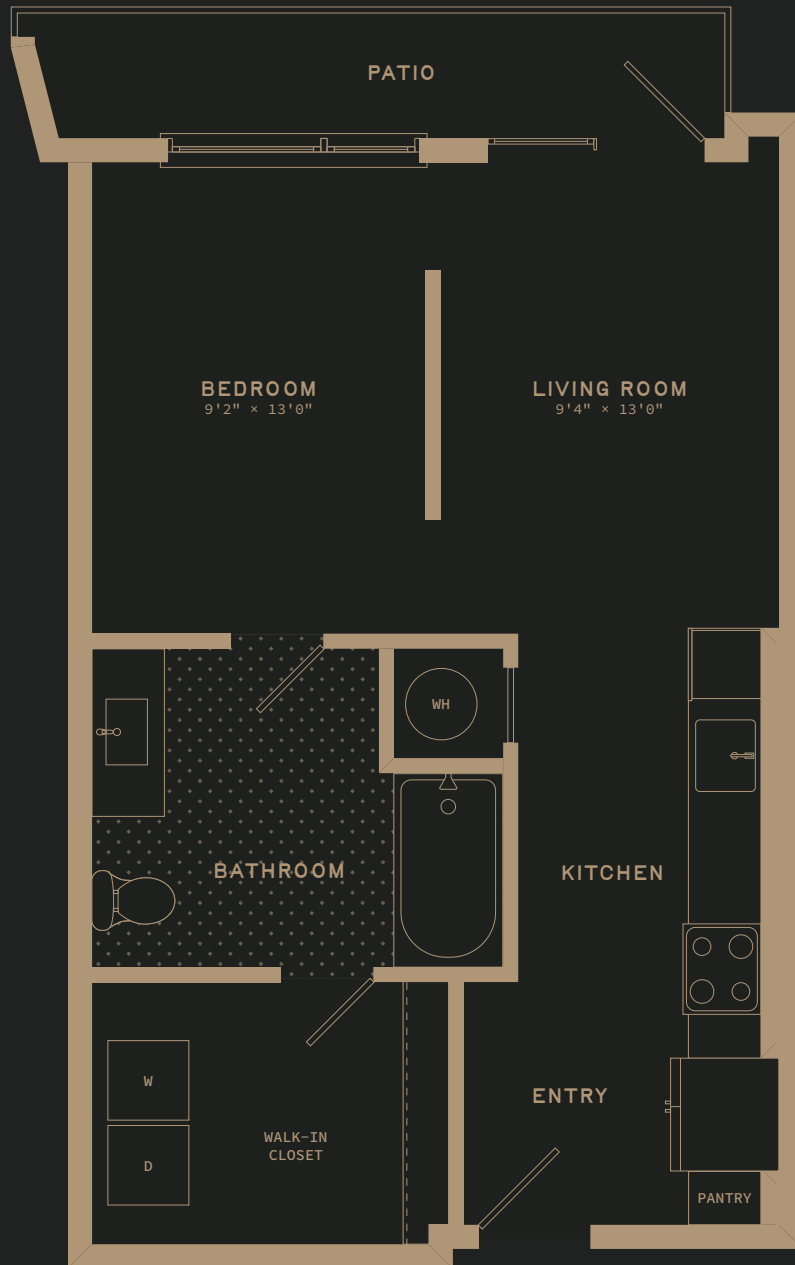

STUDIO

S1A AND S1A-II | 582 SQ FT

FLOOR PLAN

NOVEL RINO

ON THE EDGE

OF UNEXPECTED

S1A AND S1A-II | 582 SQ FT

STUDIO