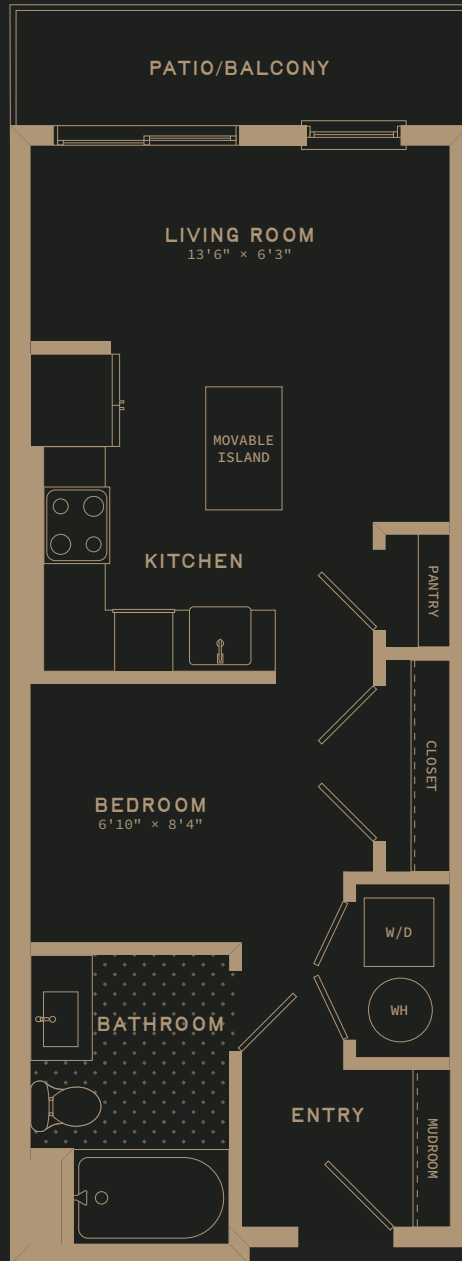

STUDIO

S6 | 525 SQ FT

ON THE EDGE

OF UNEXPECTED

ON THE EDGE

OF UNEXPECTED

S6 | 525 SQ FT

STUDIO