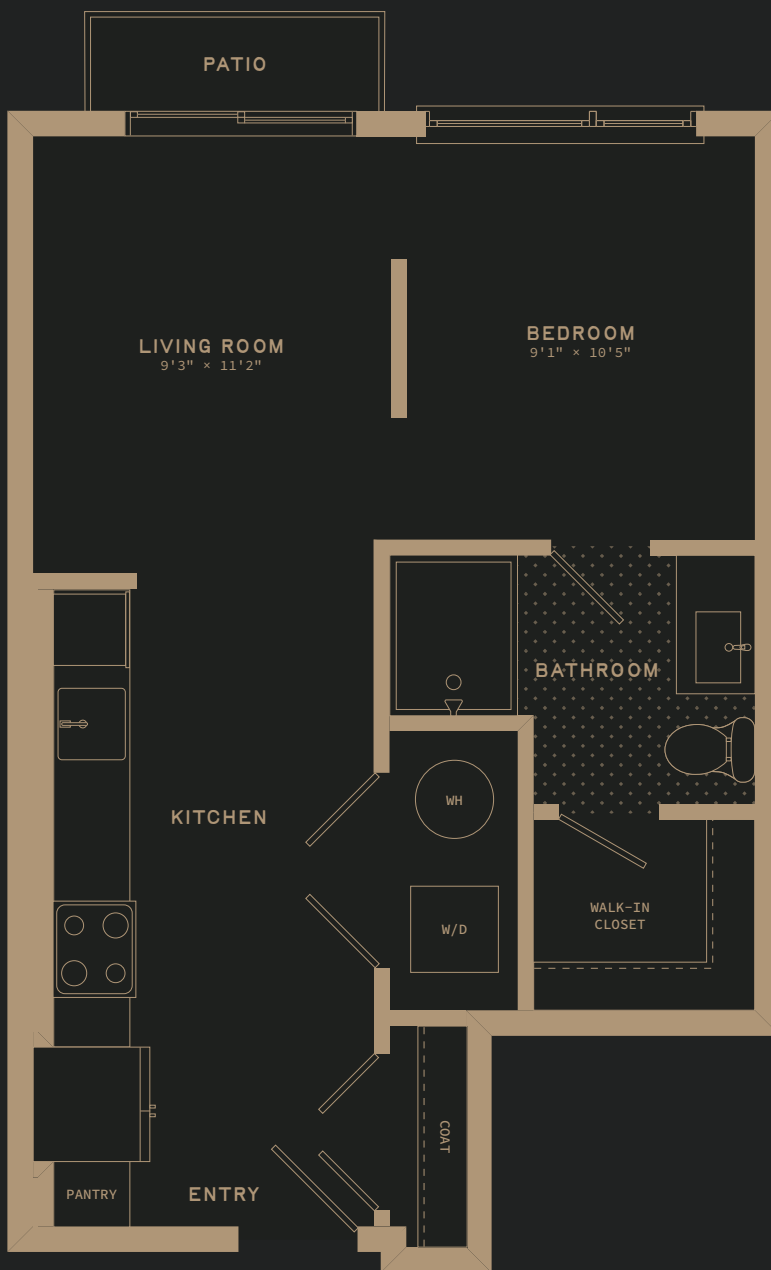

# STUDIO

S3-II | 531 SQ FT

FLOOR PLAN

NOVEL RINO

ON THE EDGE  
—  
OF UNEXPECTED

S3-II | 531 SQ FT

# STUDIO