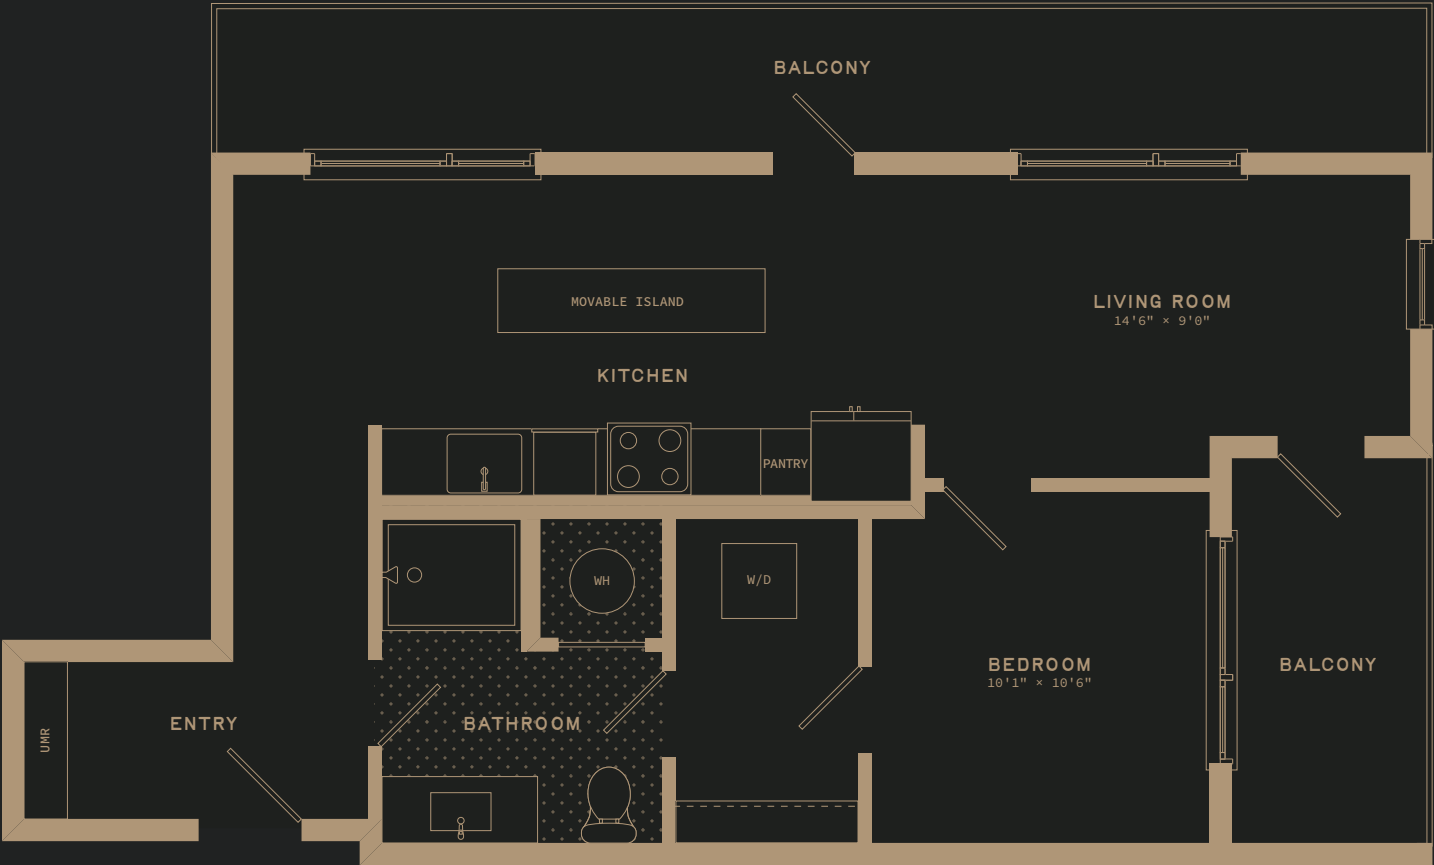

# BEDROOM

A7-II | 715 SQ FT

ON THE EDGE  
OF UNEXPECTED

A7-II | 715 SQ FT

# BEDROOM